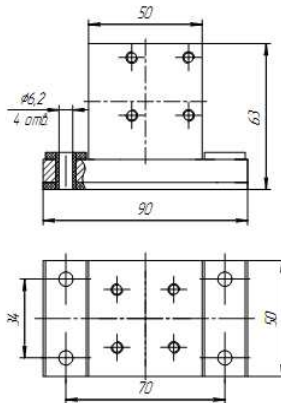

MOUNTING accelerometers

PR-152

PR -152-I

PR-190

PR-191. Plank

MOUNTING proximeters and tachometers.

PR -192

PR-194