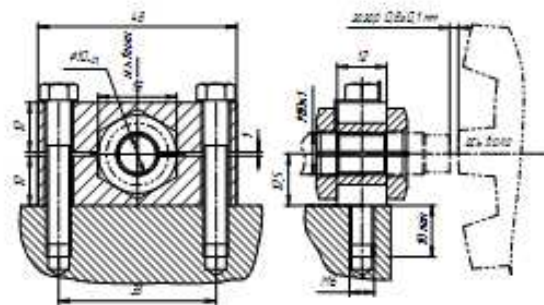

MOUNTING accelerometers

PR-152

PR -152-I

PR-190

PR-191. Plank

MOUNTING proximeters and tachometers.

PR -192

PR-194