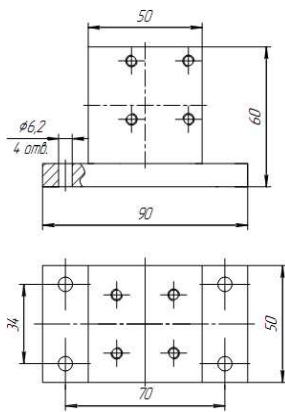

MOUNTING accelerometers

PR-152

PR -152-I

PR-190

PR-191. Plank

MOUNTING proximeters and tachometers.

PR -192

PR-194