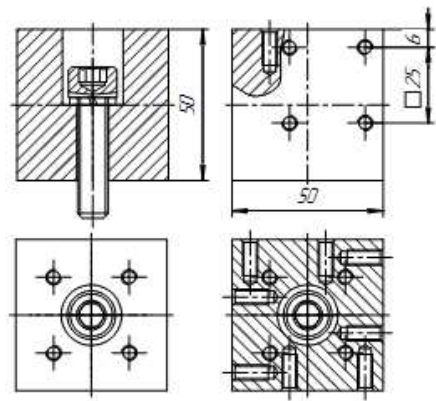

MOUNTING accelerometers

PR-152

PR -152-I

PR-190

PR-191. Plank

MOUNTING proximeters and tachometers.

PR -192

PR-194