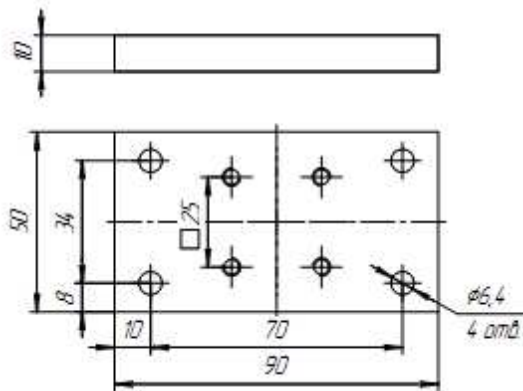

MOUNTING accelerometers

PR-152

PR -152-I

PR-190

PR-191. Plank

MOUNTING proximeters and tachometers.

PR -192

PR-194